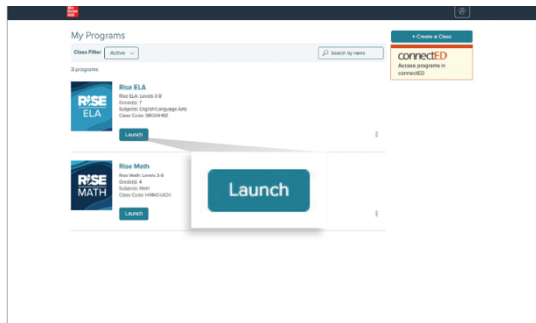

If you have any login problems, please email curriculum@apamail.org