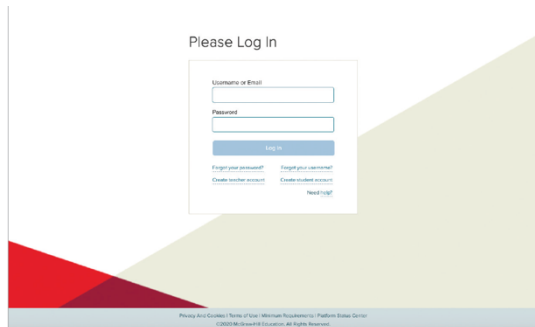

Student Login Instructions for *Rise*®

Note: These instructions are for students logging in through my.mheducation.com

Step 1:

Navigate to my.mheducation.com

Enter your Username, which is your first name.last name@apastudents.org
(If you have an ' in your name, please leave that out, for example El'ora is should be typed in as Elora)

Enter your password "Charter123"
Please change your password after your first login

Step 2:

Locate Rise in "My Programs"
Click "Launch" to access Rise.